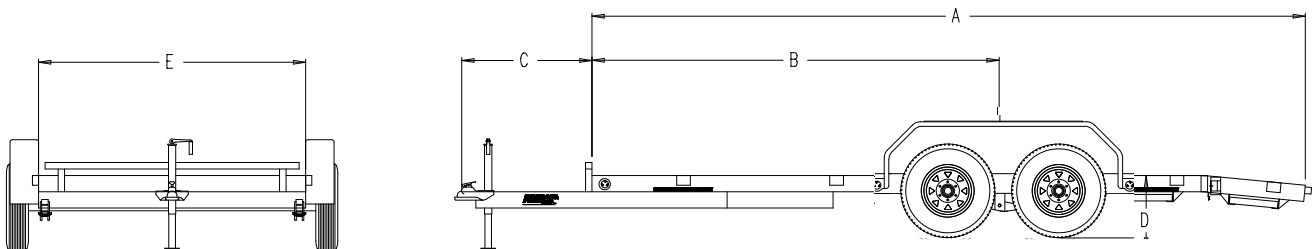

WC Carhauler Series

• G.V.W.R. - 7,000#	• Axles - (2) 3,500# Cambered Brake Axles
• G.A.W.R. (Each Axle) - 3,500#	• Suspension - Multi-Leaf Spring w/ Equalizer
• Coupler - 2" - V-Type	• Tires - ST205/75R15 Load Range C
• Safety Chain - 8/0 Grade 30 w/ Hooks	• Wheel - 15" 5-Bolt White Spoke
• Brakes - Electric w/ Breakaway	• Deck - 2' Pressure Treated Pine
• Jack - 3K Top Wind	• Ramps - 5' Slideout Ramps
• Frame - 2x5x3/16" Tubing	• Lights - L.E.D. Stop, Tail, Turn, & Clearance
• Crossmembers - 3" Channel	• Elec. Plug - 7-Way RV Style
• Fender - 9x72" Diamond Plate w/ Backs	• Paint - Super Durable Powdercoat

Standard Features

Optional Features

• 15" White Spoke Rims	• Swing-Up Jack
• Pressure Treated Floor	• Adjustable Coupler
• Light Protectors	• Removeable Fender
• Electric Breakaway	• Custom Wheels
• E-Z Lube Axles	• 5,200# Axle Upgrade

Dimensions

Weight / Length	A	B	C	D	E
1,900Lbs / 16'	192"	111"	43"	23"	82"
2,075Lbs / 18'	216"	123"	43"	23"	82"
2,250Lbs / 20'	240"	135"	43"	23"	82"

•Specs & Prices Subject to Change Without Notice•