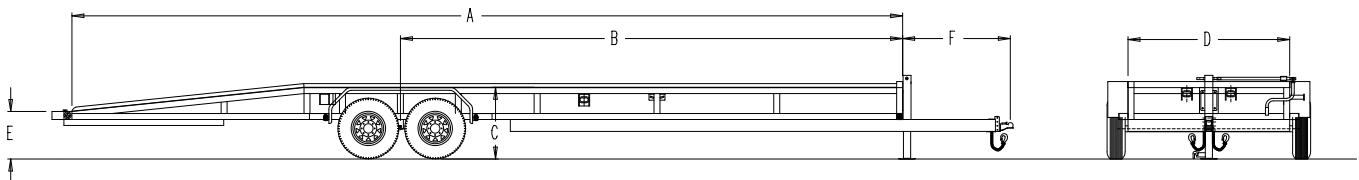

## *CH735 Carhauler Series*

• G.V.W.R - 14,000#	• Axles - (2) 7,000# Cambered Brake Axles
• G.A. W.R. (Each Axle) - 7,000#	• Suspension - Multi-Leaf Spring w/ Equalizer
• Coupler - 2 5/16" - Adjustable Type	• Tires - ST235/80R16 Load Range E
• Safety chain - 8/0 Grade 30 w/ Hooks	• Wheel - 16" 8-Bolt White Spoke
• Brakes - Electric w/ Breakaway	• Deck - Diamond Plate Split Runners
• Jack - 10K Drop Leg	• Ramps - 6' Slideout Ramps
• Crossmembers - 3" Channel	• Lights - L.E.D. Stop, Tail, Turn, & Clearance
• Fenders - 9x72" Diamond Plate w/ Backs	• Elec. Plug - 7-Way RV Style
• Tongue - Full Wrap Around	• Paint - High Solids Acrylic Enamel
• Frame - Heavy Duty Tubular Frame	

### *Dimensions*

Weight / Length	A	B	C	D	E	Dove
5,000Lbs / 35'	420"	250"	39"	81"	24"	60"

•Specs & Prices Subject to Change Without Notice•