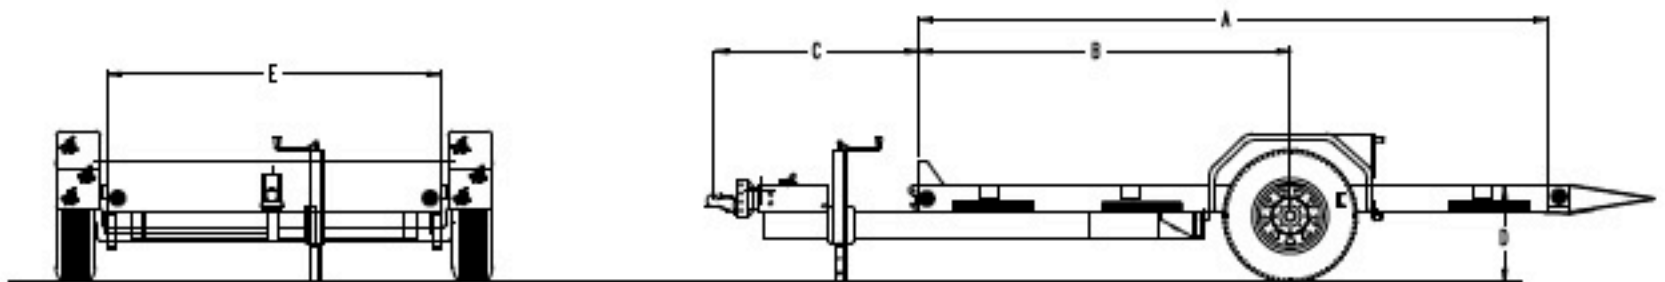

LH (Rental) 5K Single-Tilt Equipment Series

• G.V.W.R. - 5,200#	• Axle - (1) 5,200# Cambered Brake Axle
• G.A.W.R. - 5,200#	• Tires - ST225/75R15 Load Range D
• Coupler - 2-5/16" - Surge - Adjustable Type	• Wheel - 15" 6-Bolt White Spoke
• Safety Chain - 3/8" Grade 43 w/ Hooks	• Deck - 2" Pressure Treated Pine
• Jack - 7K Drop Leg	• Lights - L.E.D. Stop, Tail, Turn, & Clearance
• Frame - 6" Channel	• Elec. Plug - 7-Way RV Style
• Crossmembers - 3" Channel	• Paint - Super Durable Powdercoat
• Fenders - 9x36" Diamond Plate w/ backs	• Beveled Approach Plate for Easy Loading
• Tongue - 6" Channel	• Surge Brakes

Standard Features Optional Features

• Surge Brakes	• Add D-Rings
• 3 D-Rings Per Side	• Steel Floor (11 Ga. Dia.)
• Radial Tires	• Extra Stake Pockets

Dimensions

Weight / Length	A	B	C	D	E
2,750Lbs / 12'	144"	85"	44"	191/2"	76"